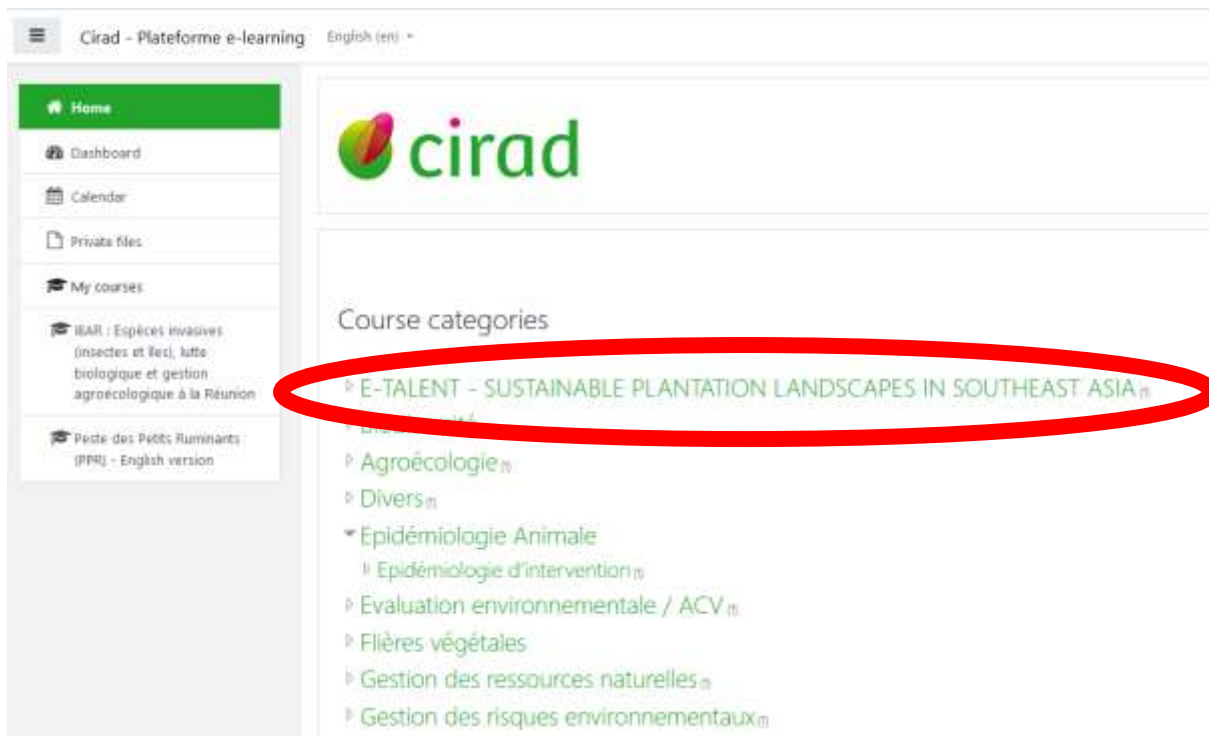

Select the e-TALENT course to launch the course.

Click on “START THE COURSE”

Click on “Enrol me”

The screenshot shows the top navigation bar with the Cirad logo and 'Plateforme e-learning' text. Below this is a breadcrumb trail: 'Home / Courses / E-TALENT - SUSTAINABLE PLANTATION LANDSCAPES IN SOUTHEAST ASIA / COURSE / Enrol me in this course / Enrolment options'. The main heading is 'Enrolment options'. Underneath, there is a 'COURSE' label and the TALENT logo, which features a stylized tree with a person inside. A short description follows: 'This course is about how to improve sustainability of plantations in Southeast Asia. It is one of the pedagogical activities created within the TALENT project'. Below the description, there is a section for 'Self enrolment (Student)' with the note 'No enrolment key required.' and a blue 'Enrol me' button that is circled in red.