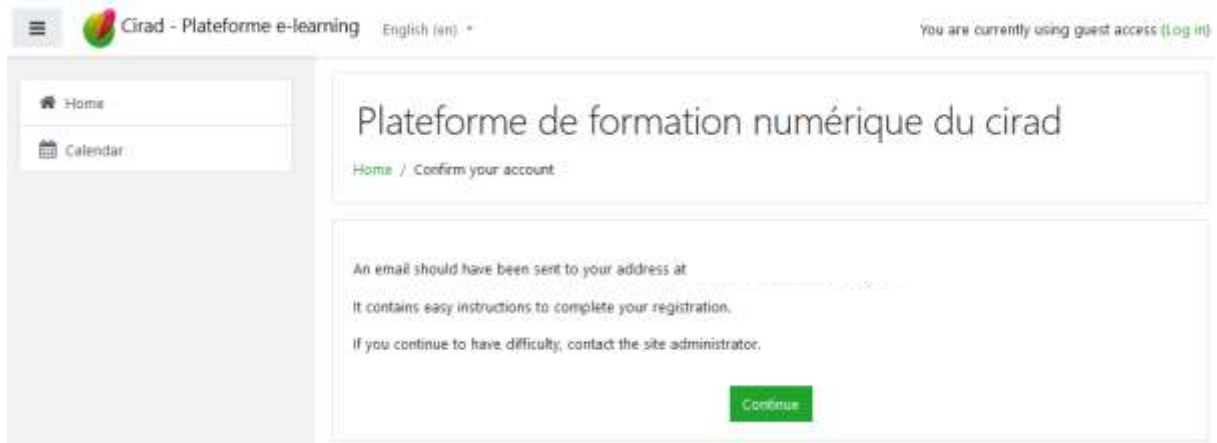

Country

Security question 

I'm not a robot

reCAPTCHA
Privacy - Terms

Create my new account

Cancel

You get the following message.

Check the message you have just received in your e-mail RECEPTION box, sent by "Admin SILECS (via Cirad – Platform e-learning)".

Go to the confirmation address included in this message.

Complete your registration by confirming your new account.

Click on « Courses ».

You land on this page.

If it looks different, just click on « Home ».