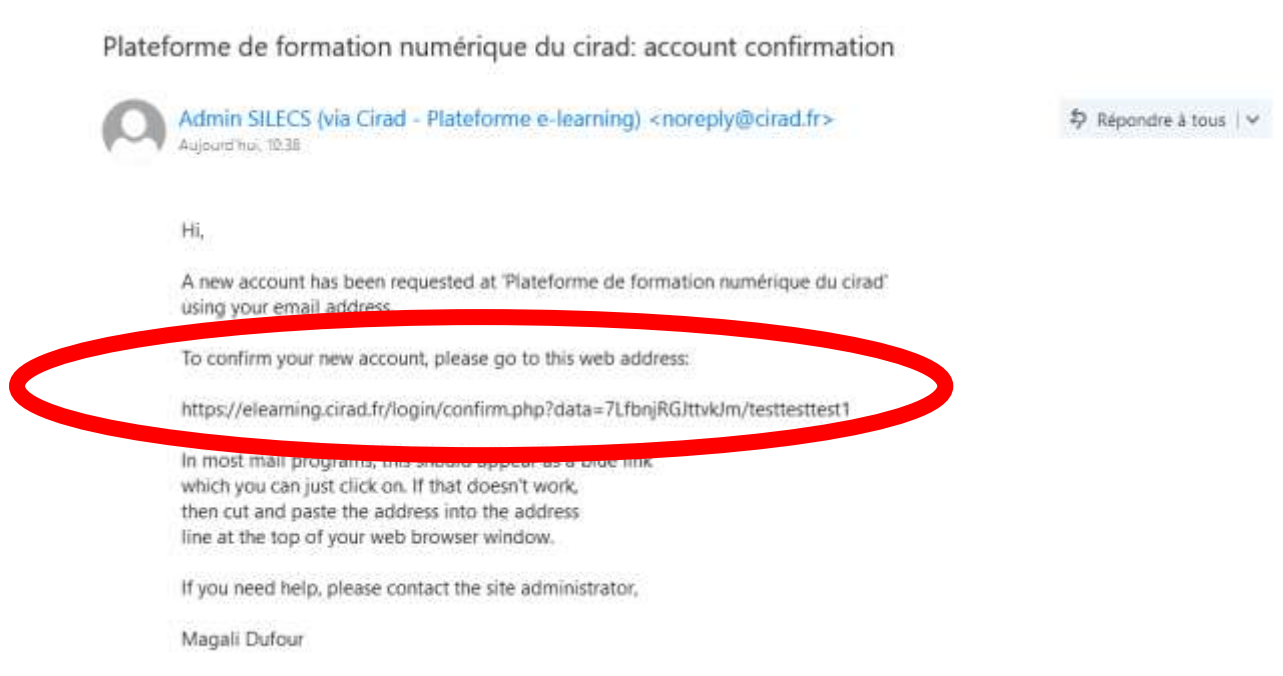

Country

Security question 

I'm not a robot

reCAPTCHA
Privacy - Terms

Create my new account

Cancel

You get the following message.

Check the message you have just received in your e-mail RECEPTION box, sent by "Admin SILECS (via Cirad – Platform e-learning)".

Go to the confirmation address included in this message.

Complete your registration by confirming your new account.

Click on « Courses ».

You land on this page.

If it looks different, just click on « Home ».