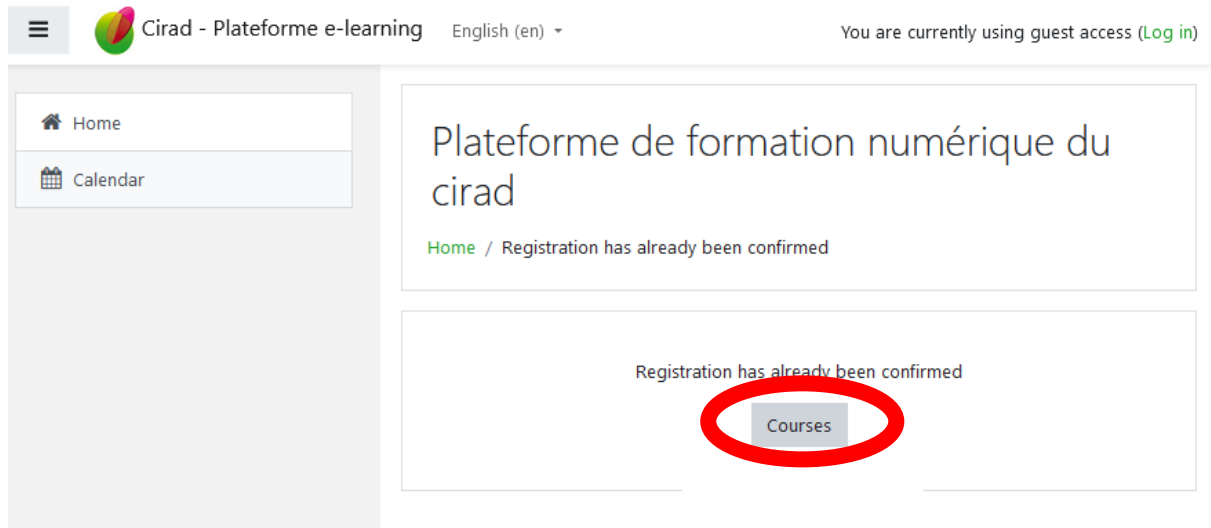

Country

Security question 

I'm not a robot

reCAPTCHA
Privacy - Terms

Create my new account

Cancel

You get the following message.

Check the message you have just received in your e-mail RECEPTION box, sent by "Admin SILECS (via Cirad – Platform e-learning)".

Go to the confirmation address included in this message.

Complete your registration by confirming your new account.

Click on « Courses ».

You land on this page.

If it looks different, just click on « Home ».